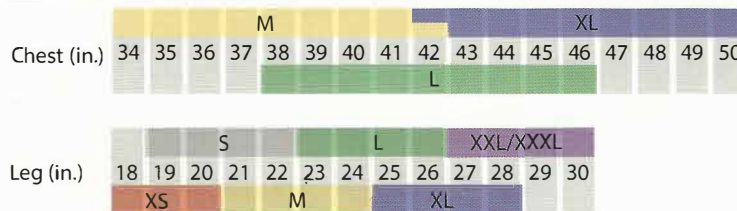

SIZING

The best way to fit a harness correctly is to try it on over normal clothing. Ensure that the harness is comfortable and not restrictive even while making exaggerated body movements. Custom sizing available.

ADULT RECREATIONAL HARNESSSES

YOUTH RECREATIONAL

ISH / SPARTA TACTICAL BELTS

ISH CHEST & LEG LOOP SIZING

NOTE: When measuring for harness size be sure to use a flexible tape measure or a tailors tape for the most accurate measurements.