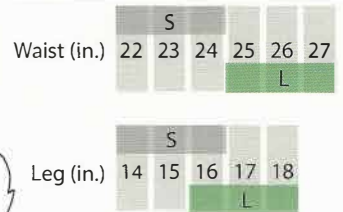

SIZING

The best way to fit a harness correctly is to try it on over normal clothing. Ensure that the harness is comfortable and not restrictive even while making exaggerated body movements. Custom sizing available.

ADULT RECREATIONAL HARNESSSES

YOUTH RECREATIONAL

ISH / SPARTA TACTICAL BELTS

ISH CHEST & LEG LOOP SIZING

NOTE: When measuring for harness size be sure to use a flexible tape measure or a tailors tape for the most accurate measurements.