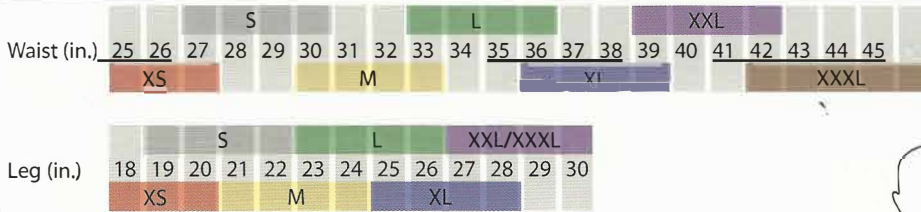

SIZING

The best way to fit a harness correctly is to try it on over normal clothing. Ensure that the harness is comfortable and not restrictive even while making exaggerated body movements. Custom sizing available.

ADULT RECREATIONAL HARNESSSES

YOUTH RECREATIONAL

ISH / SPARTA TACTICAL BELTS

ISH CHEST & LEG LOOP SIZING

NOTE: When measuring for harness size be sure to use a flexible tape measure or a tailors tape for the most accurate measurements.