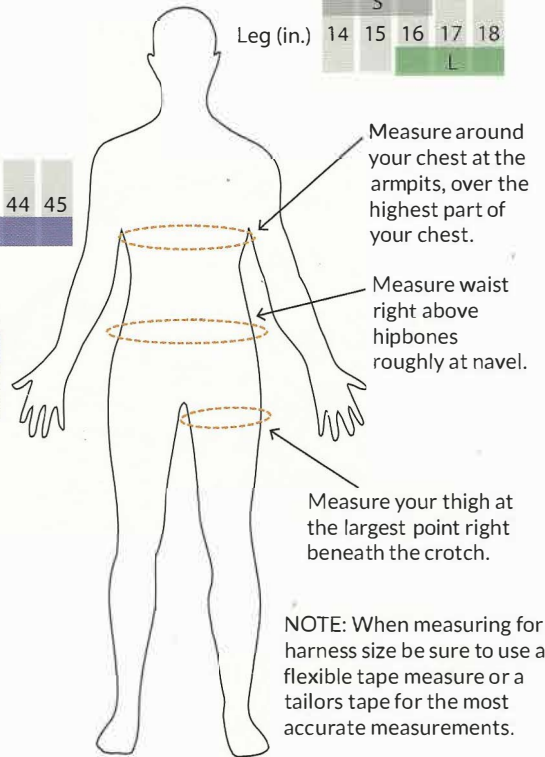

SIZING

The best way to fit a harness correctly is to try it on over normal clothing. Ensure that the harness is comfortable and not restrictive even while making exaggerated body movements. Custom sizing available.

ADULT RECREATIONAL HARNESSSES

YOUTH RECREATIONAL

ISH / SPARTA TACTICAL BELTS

ISH CHEST & LEG LOOP SIZING

NOTE: When measuring for harness size be sure to use a flexible tape measure or a tailors tape for the most accurate measurements.

BIG WALL GEAR SLING

ADVENTURE HARNESSSES

GUARANTEE: Misty Mountain makes the highest quality climbing gear available. We guarantee all of our products against defects in workmanship or materials. We will repair or replace any Misty Mountain product we deem defective. Normal wear and tear are to be expected and are not reason for return. Misty Mountain harnesses are intended for climbing, mountaineering and high angle activities only. Any other use is prohibited and voids all guarantees.