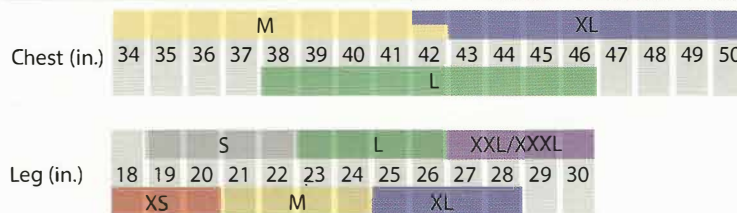

SIZING

The best way to fit a harness correctly is to try it on over normal clothing. Ensure that the harness is comfortable and not restrictive even while making exaggerated body movements. Custom sizing available.

ADULT RECREATIONAL HARNESSSES

YOUTH RECREATIONAL

MOUNTAIN MOBILITY BELTS

MM CHEST & LEG LOOP SIZING

NOTE: When measuring for harness size be sure to use a flexible tape measure or a tailors tape for the most accurate measurements.