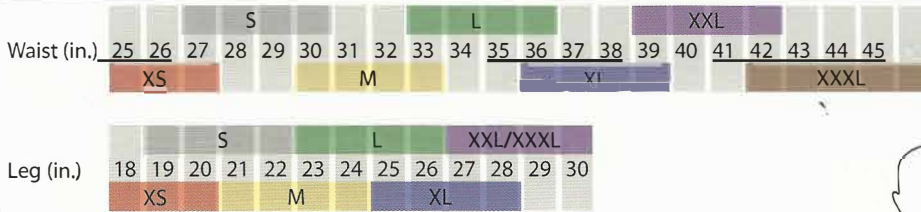

SIZING

The best way to fit a harness correctly is to try it on over normal clothing. Ensure that the harness is comfortable and not restrictive even while making exaggerated body movements. Custom sizing available.

ADULT RECREATIONAL HARNESSSES

YOUTH RECREATIONAL

MOUNTAIN MOBILITY BELTS

MM CHEST & LEG LOOP SIZING

NOTE: When measuring for harness size be sure to use a flexible tape measure or a tailors tape for the most accurate measurements.