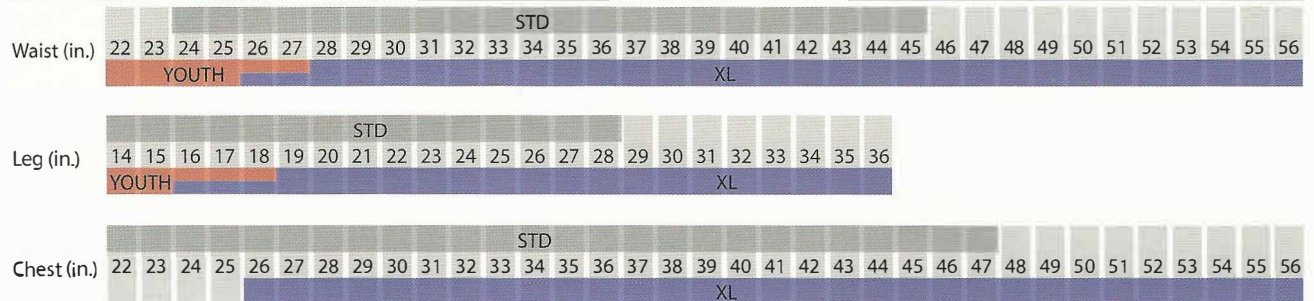

ADVENTURE HARNESSSES

GUARANTEE: Misty Mountain makes the highest quality climbing gear available. We guarantee all of our products against defects in workmanship or materials. We will repair or replace any Misty Mountain product we deem defective. Normal wear and tear are to be expected and are not reason for return. Misty Mountain harnesses are intended for climbing, mountaineering and high angle activities only. Any other use is prohibited and voids all guarantees.

STANDARDS: Misty Mountain harnesses conform to ASTM 1772-12 Standard Specifications for Harnesses for Rescue, Safety and Sports Activities.

WARNING: Climbing, mountaineering and high angle activities are inherently dangerous. Serious injury and death are risks that you incur when you choose to climb. Misty Mountain strongly encourages all climbers to seek proper instruction before climbing. Proper use of gear supplied by Misty Mountain is the responsibility of the user. Misty Mountain will not accept responsibility for damages, injury or death resulting from the misuse of our gear.