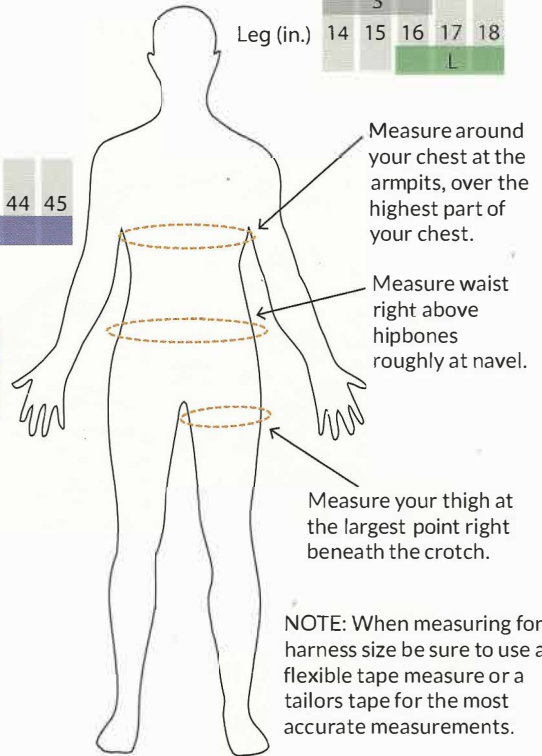

SIZING

The best way to fit a harness correctly is to try it on over normal clothing. Ensure that the harness is comfortable and not restrictive even while making exaggerated body movements. Custom sizing available.

ADULT RECREATIONAL HARNESSSES

YOUTH RECREATIONAL

MOUNTAIN MOBILITY BELTS

MM CHEST & LEG LOOP SIZING

NOTE: When measuring for harness size be sure to use a flexible tape measure or a tailors tape for the most accurate measurements.

BIG WALL GEAR SLING

ADVENTURE HARNESSSES

GUARANTEE: Misty Mountain makes the highest quality climbing gear available. We guarantee all of our products against defects in workmanship or materials. We will repair or replace any Misty Mountain product we deem defective. Normal wear and tear are to be expected and are not reason for return. Misty Mountain harnesses are intended for climbing, mountaineering and high angle activities only. Any other use is prohibited and voids all guarantees.