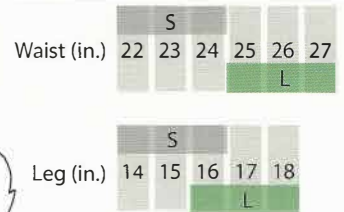

SIZING

The best way to fit a harness correctly is to try it on over normal clothing. Ensure that the harness is comfortable and not restrictive even while making exaggerated body movements. Custom sizing available.

ADULT RECREATIONAL HARNESSSES

YOUTH RECREATIONAL

MOUNTAIN MOBILITY BELTS

MM CHEST & LEG LOOP SIZING

NOTE: When measuring for harness size be sure to use a flexible tape measure or a tailors tape for the most accurate measurements.